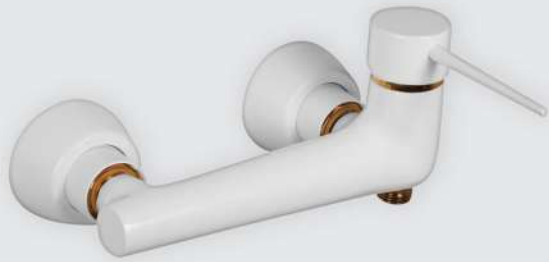

300

MOUDCLINIC.IR 09137900189

318

307

321

water is driver of nature

321

MOUDCLINIC.IR 09137900189